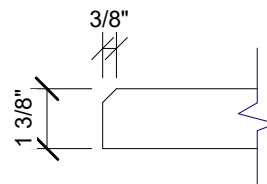

1 SIDE VIEW
1" = 1'-0"

2 EDGE DETAIL
3" = 1'-0"

3 PLAN VIEW
1" = 1'-0"

4 END VIEW
1" = 1'-0"

123 Columbia Court N. Chaska, MN 55318
www.acousticalsurfaces.com
1-800-854-2948

PRODUCT LINE: 1 3/8" Enviroacoustic Design Panels - 2ft x 2ft - Beveled Edge - Current