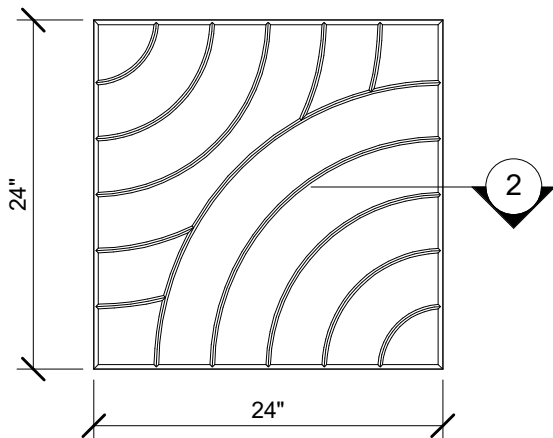

1 SIDE VIEW
1" = 1'-0"

2 EDGE DETAIL
3" = 1'-0"

3 PLAN VIEW
1" = 1'-0"

4 END VIEW
1" = 1'-0"

123 Columbia Court N. Chaska, MN 55318
www.acousticalsurfaces.com
1-800-854-2948

PRODUCT LINE: 1 3/8" Enviroacoustic Design Panels - 2ft x 2ft - Beveled Edge - Current